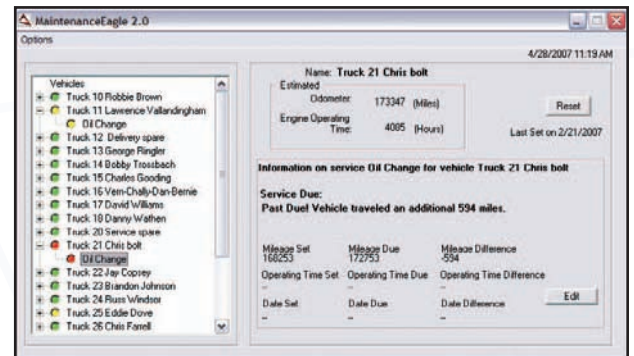

Vehicle Maintenance Module

Provides reports and alerts of scheduled vehicle maintenance items

- ••••• Unlimited scheduled maintenance profile definitions for oil change, tires, inspections, etc.
- ••••• Maintenance can be triggered by elapsed mileage, engine operating time, or calendar time