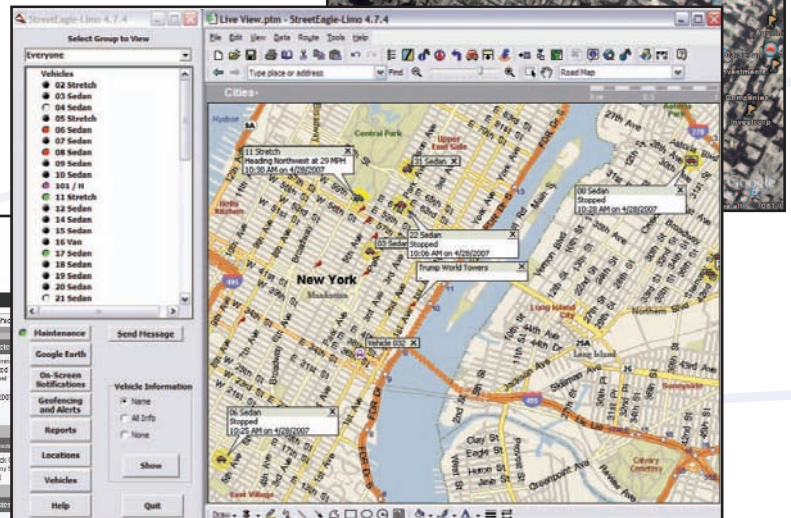

## Full Featured Business Mapping Software

StreetEagle uses the most robust mapping software in the market. Mapping details include:

- High quality graphics for easy viewing
- Intuitive easy to use interface
- The most up to date, accurate maps available
- ~•• Built in routing and directions
- ~•• Breadcrumb trail
- ~•• Customizable icons
- ~•• Push-pin for important geographic locations
- ~•• Full coverage worldwide