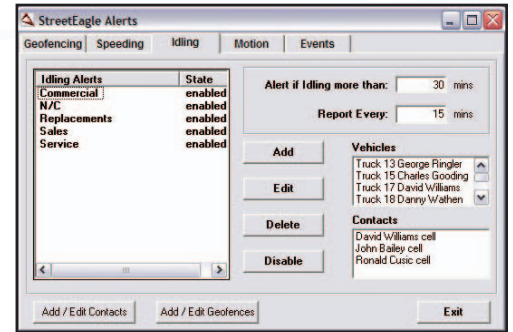

Real-Time Alerts and Notifications

StreetEagle instantaneously alerts you when a pre-defined violation has occurred. You can choose whether to receive alerts via text message and/or email. Alerts can be set for:

- ••••• Entering and/or exiting a geofence
- ••••• Excessive Speeding
- ••••• Vehicle alarm activation
- ••••• Excessive idling
- ••••• After hours vehicle use
- ••••• Monitor when vehicle system is "on".